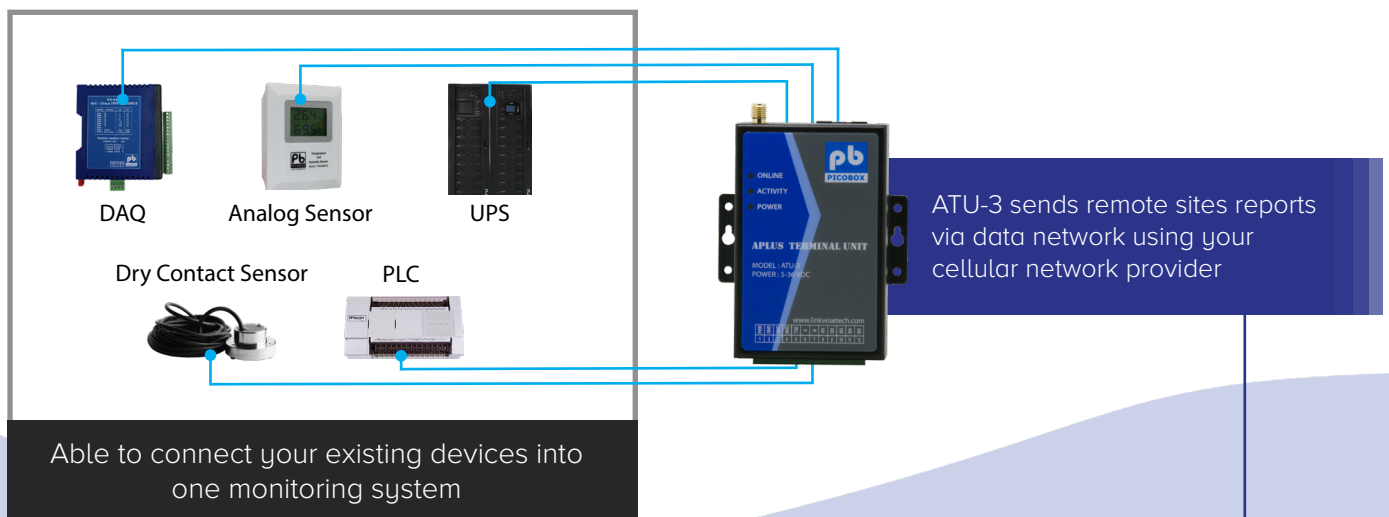

# APLUS TERMINAL UNIT MODEL : ATU-3

## INTRODUCTION

ATU-3 is a kind of cellular terminal device that provides data transfer by using cellular network. It has low power consumption, support multi-sleep and trigger mode to reduce power dissipation. It uses industrial 32 bit CPU and embedded real time operating system.

Aside for its built-in IOs, ATU-3 supports RS232 and RS485 (RS422) port that can conveniently connects one device to the cellular network, allowing you to connect your existing serial devices with only basic configuration.

## FEATURES

- ✓ Supports multi-sleep and trigger mode to save power consumption.
- ✓ With 3 digital input and 2 analog input.
- ✓ Improve data transmission by using APN/VPDN.
- ✓ Convenient configuration and maintenance interface.
- ✓ With reverse voltage and over voltage protection.
- ✓ Embedded real-time clock.
- ✓ With standard RS232/RS485 ports for serial devices.
- ✓ With standard RS232/RS485 ports for serial devices.
- ✓ Supports auto recovery mechanism, including online detect and auto redial when offline. It also supports link disconnection when time out.
- ✓ Supports several online trigger ways, including SMS, ring and data.