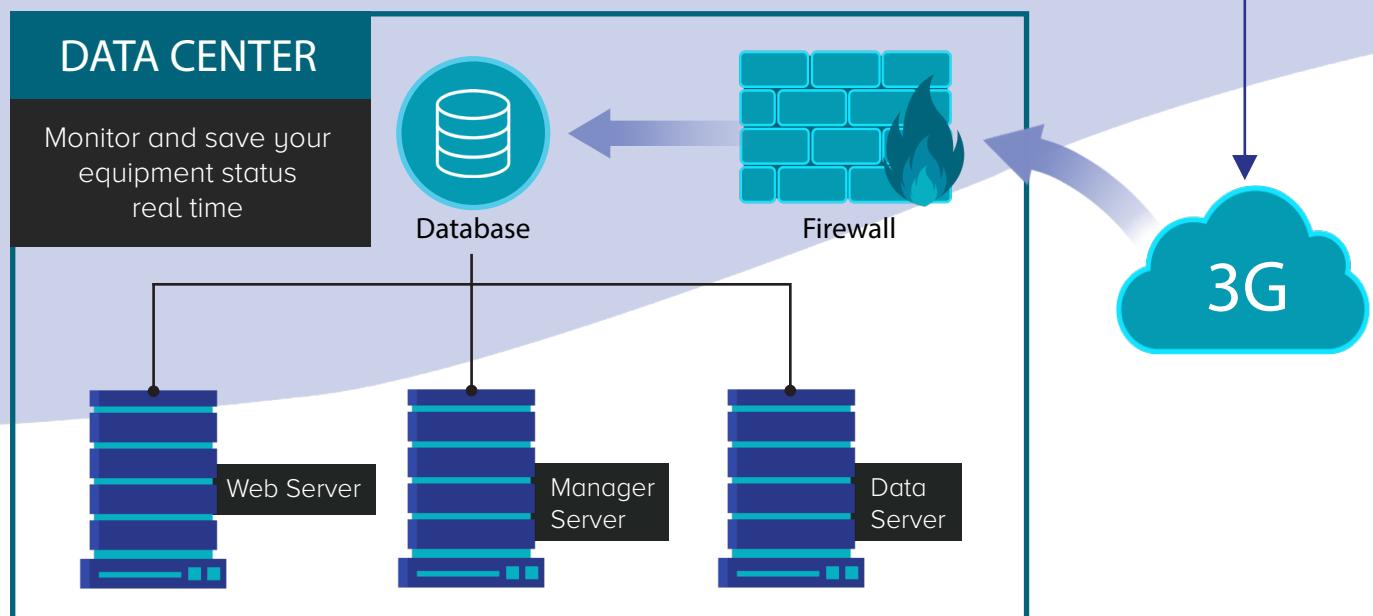

HOW ATU-3 WORKS